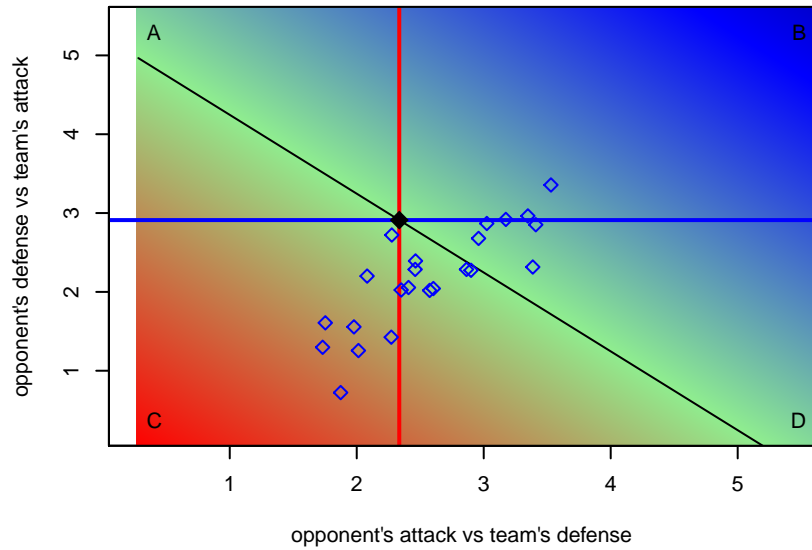

FC Portland White B98
 Dots are actual minus expected GF (blue circles) and GA (red triangles).
 Blue line is smoothed change in attack strength. Red is smoothed change in defense strength.

**attack and defense variance (black dot)
relative to other teams
and top 10 in region**

**attack and defense rating
relative to others at age
and all opponents in last 13 months**

**attack and defense rating
relative to others at age
and all opponents in last 13 months**

Performance relative to 13 month average

Performance relative to 13 month average

Distribution of opponents
 Red = Lose zone, Blue = Win zone, Green = Even
 Black line separates win/lose zones

lot. A=Neither has attack advantage, B=Opponent has both attack and defense advantage, C=Opponent has both attack and defense disadvantage, D=Both have