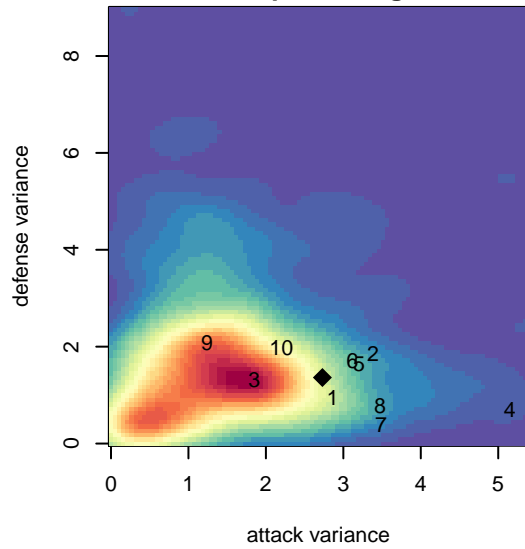

FC Portland White B98

FC Portland
 Portland, OR
 B98 total strength=1557
 attack=18.37 defense=10.33
 spr league = Win OPL National Premier League

alt names used:
 FCP 1998 Boys White
 FC Portland Academy 98 Boys White
 FC PORTLAND ACADEMY 98 WHITE (OR)
 FC Portland Academy 1998 Boys White
 FC PORTLAND ACADEMY 98 WHITE (OR)
 F.C. Portland Academy B98 White
 FC Portland Academy 1998 Boys White

Venues played:
 2014 Clash At the Border Silver/Bronze U16
 2014 Nike Crossfire Challenge Silver U16
 2014 Beaverton Cup BU16 Silver
 2014 Oswego Nike Cup Silver U16
 2014 Portland Winter Showcase U16
 2014 Win OPL National Premier League U16
 2014 OPL State Cup U16

FC Portland White B98
 Dots are actual minus expected GF (blue circles) and GA (red triangles).
 Blue line is smoothed change in attack strength. Red is smoothed change in defense strength.

**attack and defense variance (black dot)
relative to other teams
and top 10 in region**