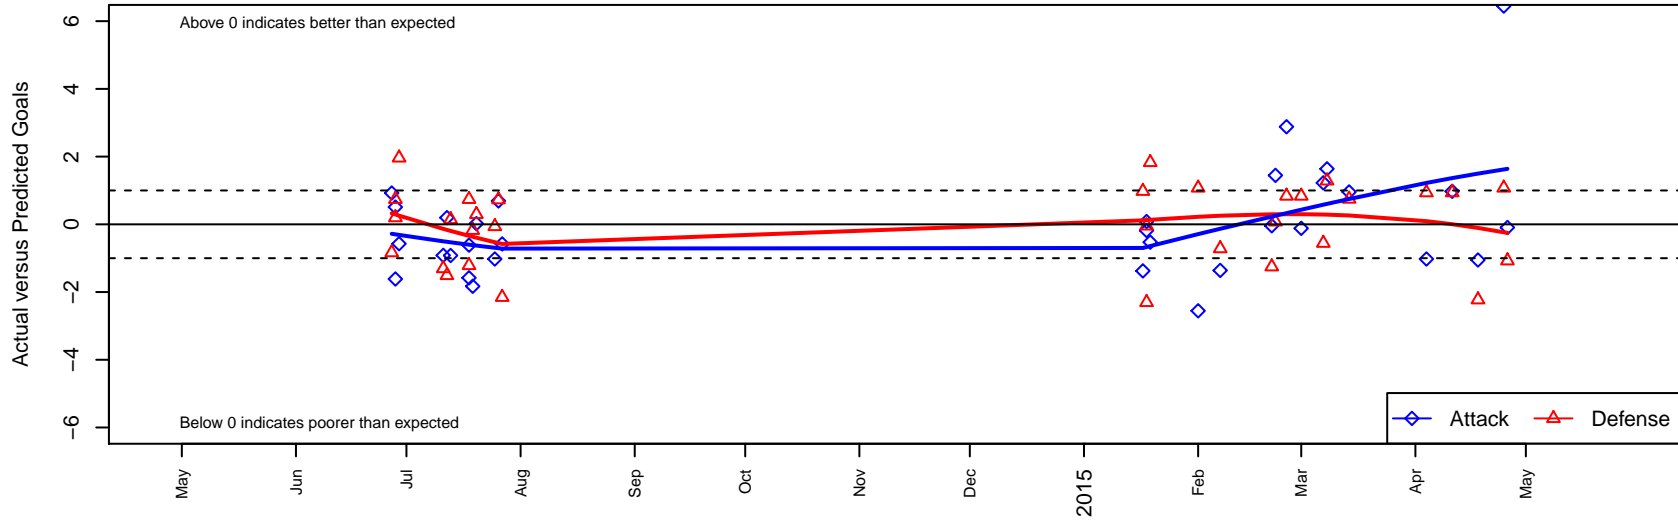

FC Portland White B98

FC Portland
 Portland, OR
 B98 total strength=1557
 attack=18.37 defense=10.33
 spr league = Win OPL National Premier League

alt names used:
 FCP 1998 Boys White
 FC Portland Academy 98 Boys White
 FC PORTLAND ACADEMY 98 WHITE (OR)
 FC Portland Academy 1998 Boys White
 FC PORTLAND ACADEMY 98 WHITE (OR)
 F.C. Portland Academy B98 White
 FC Portland Academy 1998 Boys White

Venues played:
 2014 Clash At the Border Silver/Bronze U16
 2014 Nike Crossfire Challenge Silver U16
 2014 Beaverton Cup BU16 Silver
 2014 Oswego Nike Cup Silver U16
 2014 Portland Winter Showcase U16
 2014 Win OPL National Premier League U16
 2014 OPL State Cup U16

FC Portland White B98
 Dots are actual minus expected GF (blue circles) and GA (red triangles).
 Blue line is smoothed change in attack strength. Red is smoothed change in defense strength.

**attack and defense variance (black dot)
relative to other teams
and top 10 in region**

**attack and defense rating
relative to others at age
and all opponents in last 13 months**

**attack and defense rating
relative to others at age
and all opponents in last 13 months**

Performance relative to 13 month average