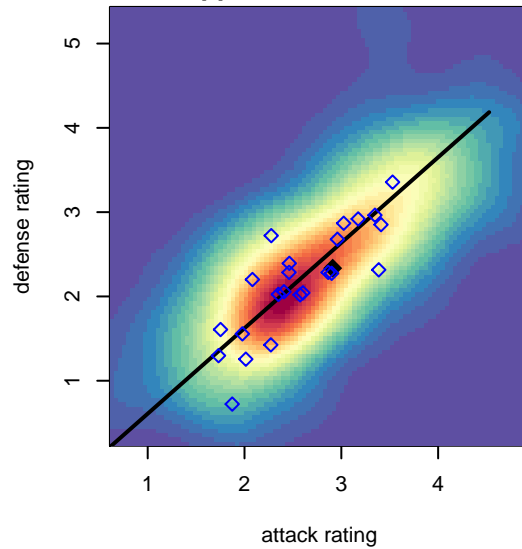

**attack and defense rating
relative to others at age
and all opponents in last 13 months**