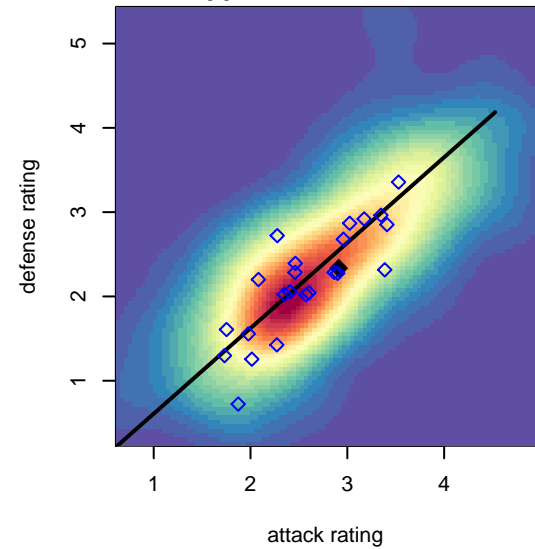

FC Portland White B98

FC Portland
 Portland, OR
 B98 total strength=1557
 attack=18.37 defense=10.33
 spr league = Win OPL National Premier League

alt names used:
 FCP 1998 Boys White
 FC Portland Academy 98 Boys White
 FC PORTLAND ACADEMY 98 WHITE (OR)
 FC Portland Academy 1998 Boys White
 FC PORTLAND ACADEMY 98 WHITE (OR)
 F.C. Portland Academy B98 White
 FC Portland Academy 1998 Boys White

FC Portland White B98
 Dots are actual minus expected GF (blue circles) and GA (red triangles).
 Blue line is smoothed change in attack strength. Red is smoothed change in defense strength.

**attack and defense variance (black dot)
relative to other teams
and top 10 in region**

**attack and defense rating
relative to others at age
and all opponents in last 13 months**

**attack and defense rating
relative to others at age
and all opponents in last 13 months**

Performance relative to 13 month average

Performance relative to 13 month average

Distribution of opponents
 Red = Lose zone, Blue = Win zone, Green = Even
 Black line separates win/lose zones

lot. A=Neither has attack advantage, B=Opponent has both attack and defense advantage, C=Opponent has both attack and defense disadvantage, D=Both have